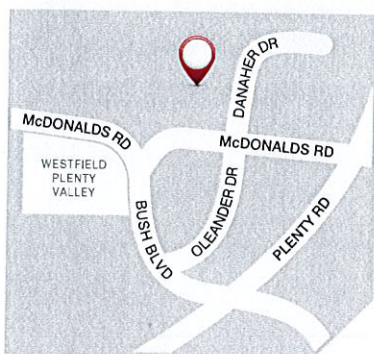

# MILL PARK PRIMARY SCHOOL

Your uniform is available at the  
**PSW STORE IN SOUTH MORANG**

Unit 4, 5 Danaher Drive, South Morang VIC 3752

Phone: (03) 9768 0386